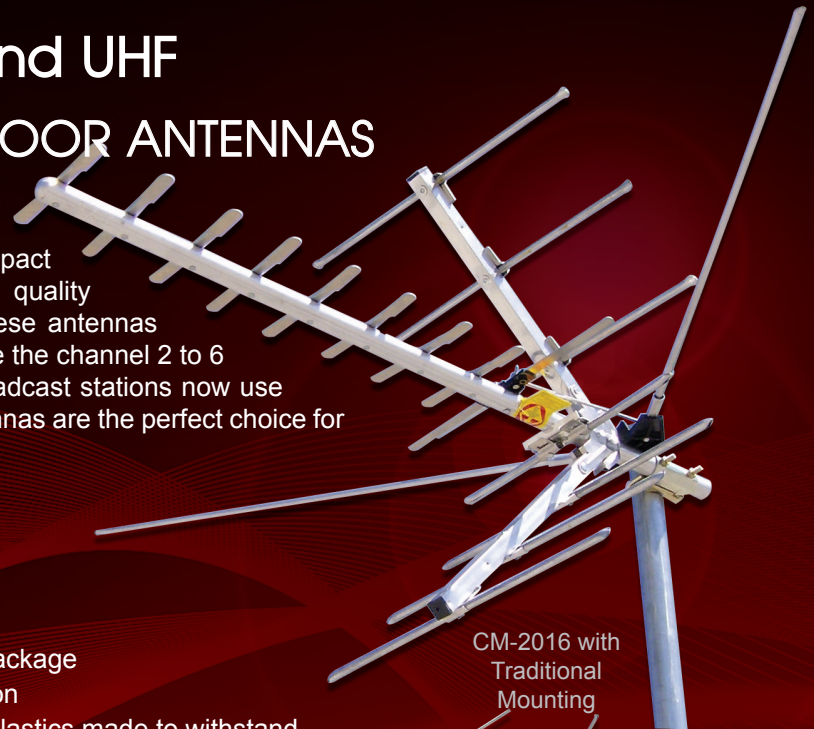

Channel Master®

DIGITAL ADVANTAGE

HDTV, VHF High Band and UHF

CM-2016, 2018, 2020 OUTDOOR ANTENNAS

APPLICATION

The Channel Master Digital Advantage series are compact outdoor TV antennas engineered to receive high quality digital/HDTV broadcast over channels 7 to 51. These antennas are smaller in size than traditional antennas because the channel 2 to 6 capability has been removed. Since only a few broadcast stations now use channels 2 to 6 so the Digital Advantage series antennas are the perfect choice for many areas.

FEATURES & BENEFITS

- Quality design from a brand you trust
- Compact size
- UPS shippable, smaller informative retail friendly package
- Offers optimum reception for today's digital reception
- Manufactured with thicker aluminum and superior plastics made to withstand extreme temperatures and increased durability and longevity

CM-2016 DIMENSIONS

Reception Range	45 miles
HD, UHF/VHF HIGH	
Size (L x W x H)	37 x 5 x 5 in
Turning Radius	3 ft
Number of Elements	22
CEA Classification	MD
Matching Transformer (Included)	75 Ohm

ORDER INFORMATION

MODEL	DESCRIPTION	UPC
CM-2016	Digital Advantage 45, Outdoor Antenna, 45 mile Reception	020572020169
CM-2018	Digital Advantage 60, Outdoor Antenna, 60 mile Reception	020572020183
CM-2020	Digital Advantage 100, Outdoor Antenna, 100 mile Reception	020572020206

WATCH what THE FUTURE brings™

ChanneMaster.com